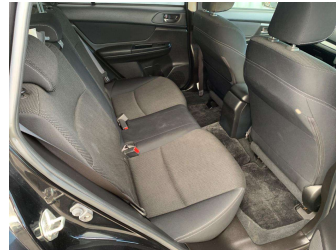

2014 Subaru XV 2.0i-L Eyesight 4WD