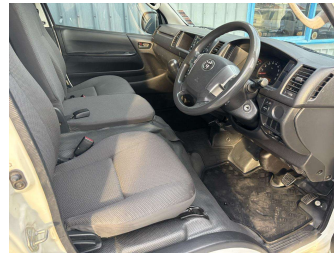

2014 Toyota HIACE ZX 3.0TD Jumbo 5 Door

Purchase Price **\$26,990**
Includes GST, Registration & Licensing

Finance may be available on this vehicle. Ask one of our friendly staff for more information.

Gain peace of mind with Mechanical Breakdown Insurance. **Ask us how.**

- Top features**
- » ABS Brakes
 - » Air Conditioning
 - » Cruise Control
 - » Dual Air Bags
 - » Electric Mirrors
 - » Immobiliser
 - » NZ CD/Stereo
 - » Rear Wiper
 - » Remote Central Locking
 - » Reverse Camera
 - » Tints
 - » Tow Bar

Body Style
5 door, People Mover

Odometer
276,500 km

Engine
3000 cc, Internal Combustion

Fuel Type
Diesel

Transmission
5-Speed Manual, Rear Wheel

Wheels
-

VIN
JTFPT22P300012596

Interior
-