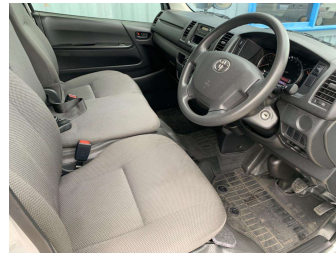

2018 Toyota HIACE DX 5 Door

Purchase Price **\$31,990**

Includes GST
Excludes on-road costs of \$460

Finance may be available on this vehicle. Ask one of our friendly staff for more information.

Gain peace of mind with Mechanical Breakdown Insurance. **Ask us how.**

Body Style
5 door, Van

Odometer
122,278 km

Engine
2800 cc, Internal Combustion

Fuel Type
Diesel

Transmission
Auto, Rear Wheel

Wheels
-

VIN
7AT0H60FX23003074

Interior
-