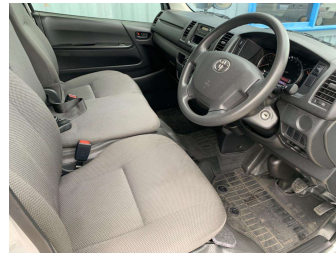

2018 Toyota HIACE DX 5 Door

Purchase Price

\$31,990

Includes GST
Excludes on-road costs of \$460

Finance may be available on this vehicle. Ask one of our friendly staff for more information.

Gain peace of mind with Mechanical Breakdown Insurance. **Ask us how.**

Body Style
5 door, Van

Odometer
122,278 km

Engine
2800 cc, Internal Combustion

Fuel Type
Diesel

Transmission
Auto, Rear Wheel

Wheels
-

VIN
7AT0H60FX23003074

Interior
-