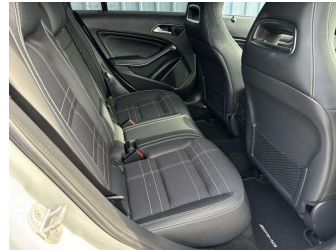

2016 Mercedes-Benz CLA 250 SHOOTING BRAKE

Purchase Price

$19,990

Includes GST
Excludes on-road costs of $360

Finance may be available on this vehicle. Ask one of our friendly staff for more information.

Gain peace of mind with Mechanical Breakdown Insurance. **Ask us how.**

an ASSURANT company

Top features

- » 3 Diagonal Rear Belts
- » 8 SRS Airbags
- » ABS Brakes
- » Adaptive Cruise Contro...
- » Auto Headlights
- » Bluetooth
- » CD/Stereo
- » Dual Climate Air Condi...
- » Econ (Fuel Saver Mode)
- » Electric Drivers Seat...
- » Electric Mirrors
- » Electronic Stability C...
- » Fog Lights
- » Head Light Washers
- » Heated Front Seats
- » ISO FIX
- » i-Stop
- » Paddle Shift

Body Style
5 door, Station Wagon

Odometer
86,200 km

Engine
2000 cc, Internal Combustion

Fuel Type
Petrol

Transmission
Auto

Wheels
-

VIN
WDD1179442N265225

Interior
-

Safety

Based on 2023 UCSR rating for 13-19 models

Reg No.
-

Ext Colour
White

History
Ex-Overseas

Seats
5 seats

CO2 Emissions
★★★★☆
179 grams/km

Energy Economy
★★★☆☆☆
Annual fuel cost of $2,980
7.6L per 100km

Cost per year is an estimate based on petrol price of $2.80 per litre and an average distance of 14000 km. Emissions and Energy Economy figures standardised to 3P WLTP.

Stock ID: 29800