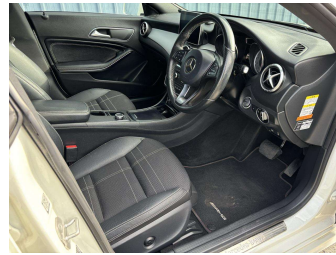

2016 Mercedes-Benz CLA 250 SHOOTING BRAKE

Purchase Price

$19,990

Includes GST
Excludes on-road costs of $360

Finance may be available on this vehicle. Ask one of our friendly staff for more information.

Gain peace of mind with Mechanical Breakdown Insurance. **Ask us how.**

an ASSURANT company

Top features

- » 3 Diagonal Rear Belts
- » 8 SRS Airbags
- » ABS Brakes
- » Adaptive Cruise Contro...
- » Auto Headlights
- » Bluetooth
- » CD/Stereo
- » Dual Climate Air Condi...
- » Econ (Fuel Saver Mode)
- » Electric Drivers Seat...
- » Electric Mirrors
- » Electronic Stability C...
- » Fog Lights
- » Head Light Washers
- » Heated Front Seats
- » ISO FIX
- » i-Stop
- » Paddle Shift

Body Style
5 door, Station Wagon

Odometer
86,200 km

Engine
2000 cc, Internal Combustion

Fuel Type
Petrol

Transmission
Auto

Wheels
-

VIN
WDD1179442N265225

Interior
-

Safety

Based on 2023 UCSR rating for 13-19 models

Reg No.
-

Ext Colour
White

History
Ex-Overseas

Seats
5 seats

CO2 Emissions
★★★★☆
179 grams/km

Energy Economy
★★★☆☆☆
Annual fuel cost of $2,980
7.6L per 100km

Cost per year is an estimate based on petrol price of $2.80 per litre and an average distance of 14000 km. Emissions and Energy Economy figures standardised to 3P WLTP.

Stock ID: 29800