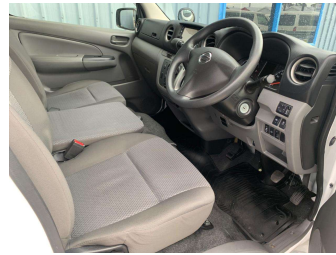

# 2017 Nissan NV350 4WD Caravan 5 Door 6 Seats

**Purchase Price**

**\$29,990**

Includes GST  
Excludes on-road costs of \$460

Finance may be available on this vehicle. Ask one of our friendly staff for more information.

**Body Style**  
5 door, Van

**Odometer**  
124,383 km

**Engine**  
2500 cc, Internal Combustion

**Fuel Type**  
Diesel

**Transmission**  
Auto, 4WD

**Wheels**  
-

**VIN**  
7AT0DH8RX23101178

**Interior**  
-