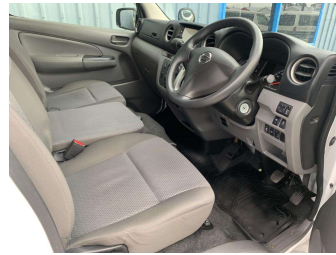

2017 Nissan NV350 4WD Caravan 5 Door 6 Seats

Purchase Price **\$29,990**

Includes GST
Excludes on-road costs of \$460

Finance may be available on this vehicle. Ask one of our friendly staff for more information.

Body Style
5 door, Van

Odometer
124,383 km

Engine
2500 cc, Internal Combustion

Fuel Type
Diesel

Transmission
Auto, 4WD

Wheels
-

VIN
7AT0DH8RX23101178

Interior
-