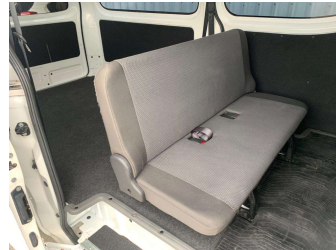

2017 Nissan NV350 4WD Caravan 5 Door 6 Seats

Purchase Price **\$29,990**

Includes GST
Excludes on-road costs of \$460

Finance may be available on this vehicle. Ask one of our friendly staff for more information.

Body Style
5 door, Van

Odometer
124,383 km

Engine
2500 cc, Internal Combustion

Fuel Type
Diesel

Transmission
Auto, 4WD

Wheels
-

VIN
7AT0DH8RX23101178

Interior
-