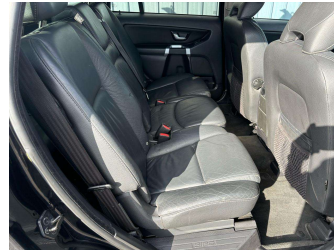

2010 Volvo XC90 3.2SE AWD

Purchase Price **$9,990**
Includes GST, Registration & Licensing

Finance may be available on this vehicle. Ask one of our friendly staff for more information.

Gain peace of mind with Mechanical Breakdown Insurance. **Ask us how.**

1. **Top features**
2. » 7 Full Shoulder Belts
   - » ABS Brakes
   - » All Wheel Drive
   - » AUX Input
   - » CD/Stereo
   - » Climate Control Air Co...
   - » Cruise Control
   - » Dual Air Bags
   - » Electric Front Seats W...
   - » Electric Mirrors
   - » Fog Lights Front And R...
   - » Heated Front Seats
   - » ISO FIX
   - » Parking Sonar Rear
   - » Rear Air Conditioning
   - » Rear Wiper
   - » Remote Central Locking
   - » Reverse Camera

Body Style
5 door, SUV

Odometer
140,400 km

Engine
3200 cc, Internal Combustion

Fuel Type
Petrol

Transmission
Auto, All Wheel Drive

Wheels
-

VIN
YV1CZ9856A1557616

Interior
-

Safety
-

Reg No.
MGS924

Ext Colour
Black

History
Ex-Overseas, 1 owner

Seats
7 seats

CO2 Emissions
-

Energy Economy
-

Stock ID: 30001

Craig McLeods Wholesale Cars | Phone 07 850 8168 | Email craig@cmcars.co.nz
552 Te Rapa Road, Hamilton 3200, New Zealand
www.cmcars.co.nz