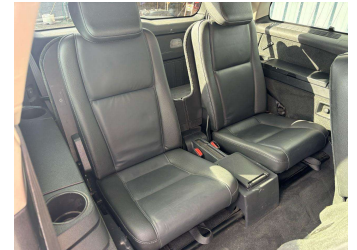

2010 Volvo XC90 3.2SE AWD

Purchase Price **$9,990**
Includes GST, Registration & Licensing

Finance may be available on this vehicle. Ask one of our friendly staff for more information.

Gain peace of mind with Mechanical Breakdown Insurance. **Ask us how.**

1. **Top features**
2. » 7 Full Shoulder Belts
   - » ABS Brakes
   - » All Wheel Drive
   - » AUX Input
   - » CD/Stereo
   - » Climate Control Air Co...
   - » Cruise Control
   - » Dual Air Bags
   - » Electric Front Seats W...
   - » Electric Mirrors
   - » Fog Lights Front And R...
   - » Heated Front Seats
   - » ISO FIX
   - » Parking Sonar Rear
   - » Rear Air Conditioning
   - » Rear Wiper
   - » Remote Central Locking
   - » Reverse Camera

Body Style
5 door, SUV

Odometer
140,400 km

Engine
3200 cc, Internal Combustion

Fuel Type
Petrol

Transmission
Auto, All Wheel Drive

Wheels
-

VIN
YV1CZ9856A1557616

Interior
-

Safety
-

Reg No.
MGS924

Ext Colour
Black

History
Ex-Overseas, 1 owner

Seats
7 seats

CO2 Emissions
-

Energy Economy
-

Stock ID: 30001

Craig McLeods Wholesale Cars | Phone 07 850 8168 | Email craig@cmcars.co.nz
552 Te Rapa Road, Hamilton 3200, New Zealand
www.cmcars.co.nz