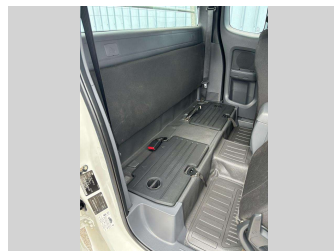

2017 Ford Ranger XL SUPER CAB FLAT DECK 4X4