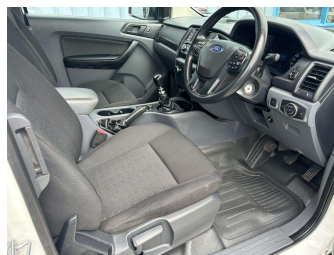

2017 Ford Ranger XL SUPER CAB FLAT DECK 4X4

Purchase Price **\$29,990**
Includes GST, Registration & Licensing

Finance may be available on this vehicle. Ask one of our friendly staff for more information.