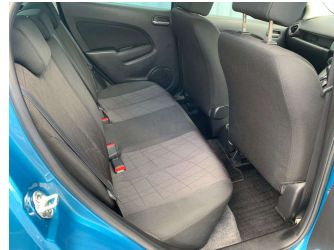

2013 Mazda Demio 13 Skyactive

Purchase Price **\$11,990**

Includes GST
Excludes on-road costs of \$360

Finance may be available on this vehicle. Ask one of our friendly staff for more information.

Gain peace of mind with Mechanical Breakdown Insurance. **Ask us how.**