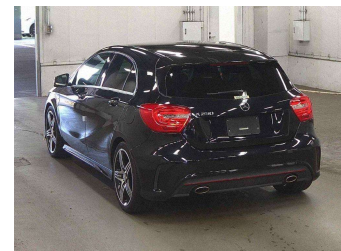

2013 Mercedes-Benz A250 SPORT

Purchase Price **\$19,990**
 Includes GST
 Excludes on-road costs of \$360

Finance may be available on this vehicle. Ask one of our friendly staff for more information.

Gain peace of mind with Mechanical Breakdown Insurance. **Ask us how.**

an ASSURANT company

Top features
 None Listed

Body Style
 5 door, Hatchback

Odometer
 84,800 km

Engine
 2000 cc, Internal Combustion

Fuel Type
 Petrol

Transmission
 Auto, Front Wheel

Wheels
 -

VIN
 -

Interior
 -

Safety
 -

Reg No.
 -

Ext Colour
 Black

History
 Ex-Overseas

Seats
 5 seats

CO2 Emissions
 -