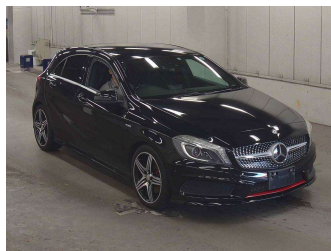

2013 Mercedes-Benz A250 SPORT

Purchase Price **\$19,990**
 Includes GST
 Excludes on-road costs of \$360

Finance may be available on this vehicle. Ask one of our friendly staff for more information.

Gain peace of mind with Mechanical Breakdown Insurance. **Ask us how.**

an ASSURANT company

Top features
 None Listed

Body Style
 5 door, Hatchback

Odometer
 84,800 km

Engine
 2000 cc, Internal Combustion

Fuel Type
 Petrol

Transmission
 Auto, Front Wheel

Wheels
 -

VIN
 -

Interior
 -

Safety
 -

Reg No.
 -

Ext Colour
 Black

History
 Ex-Overseas

Seats
 5 seats

CO2 Emissions
 -