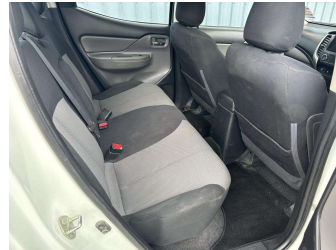

2018 Mitsubishi Triton DC GLXR 4WD 6M 2.4D

Purchase Price **$26,990**
Includes GST, Registration & Licensing

Finance may be available on this vehicle. Ask one of our friendly staff for more information.

Gain peace of mind with Mechanical Breakdown Insurance. **Ask us how.**

an ASSURANT company

1. **Top features**
2. » 2WD/4WD Options
   - » 3 Diagonal Rear Belts
   - » 6 SRS Airbags
   - » ABS Brakes
   - » Chain Driven
   - » Climate Control Air Co...
   - » Cruise Control
   - » Electric Mirrors
   - » Electronic Stability C...
   - » Fog Lights
   - » Full Service History
   - » High/Low Ratio
   - » ISO FIX
   - » NZ Radio With Bluetooth...
   - » Owned By A Non Smoker
   - » Reversing Camera
   - » Tints
   - » Tow Bar

Body Style
4 door, Ute

Odometer
160,688 km

Engine
2500 cc, Internal Combustion

Fuel Type
Diesel

Transmission
6-Speed Manual, 4WD

Wheels
-

VIN
MMAJJKL10JH009224

Interior
-

Safety

Based on 2023 UCSR rating for 15-21 models

Reg No.
LUH596

Ext Colour
White

History
NZ New, 1 owner

Seats
5 seats

CO2 Emissions
★★★★☆☆
216 grams/km

Energy Economy
★★★★☆☆
Annual fuel cost of $3,390
8.3L per 100km

Cost per year is an estimate based on diesel price of $2.00 per litre and an average distance of 14000 km. Includes Road User Charges (RUC). Emissions and Energy Economy figures standardised to 3P WLTP.

Stock ID: 29946

Craig McLeods Wholesale Cars | Phone 07 850 8168 | Email craig@cmcars.co.nz
552 Te Rapa Road, Hamilton 3200, New Zealand
www.cmcars.co.nz