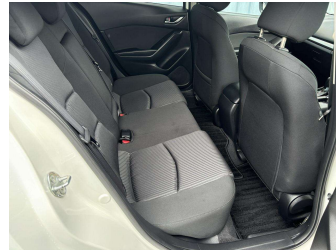

2015 Mazda Axela SPORT 20S TOURING

Purchase Price **$18,990**

Includes GST
Excludes on-road costs of $360

Finance may be available on this vehicle. Ask one of our friendly staff for more information.

Gain peace of mind with Mechanical Breakdown Insurance. **Ask us how.**

1. **Top features**
2. » 3 Diagonal Rear Belts
   - » 6 SRS Airbags
   - » ABS Brakes
   - » Adaptive Cruise Control
   - » Adaptive Front-Lighting
   - » Auto Headlights
   - » Auto Wipers
   - » AUX Input
   - » CD/Stereo
   - » Dual Climate Air Conditioning
   - » Electric Mirrors
   - » Electronic Stability Control
   - » Fog Lights
   - » Immobiliser
   - » Intel Key
   - » ISO FIX
   - » i-Stop
   - » Lane Departure Warning

Body Style
5 door, Hatchback

Odometer
73,500 km

Engine
2000 cc, Internal Combustion

Fuel Type
Petrol

Transmission
Auto, Front Wheel

Wheels
-

VIN
7AT0C13JX24109121

Interior
-

Safety

Based on 2023 UCSR rating for 13-19 models

Reg No.
-

Ext Colour
White

History
Ex-Overseas

Seats
5 seats

CO2 Emissions
★★★★☆
143 grams/km

Energy Economy
★★★★☆☆
Annual fuel cost of $2,430
6.2L per 100km

Cost per year is an estimate based on petrol price of $2.80 per litre and an average distance of 14000 km. Emissions and Energy Economy figures standardised to 3P WLTP.

Stock ID: 29864

Craig McLeods Wholesale Cars | Phone 07 850 8168 | Email craig@cmcars.co.nz
552 Te Rapa Road, Hamilton 3200, New Zealand
www.cmcars.co.nz