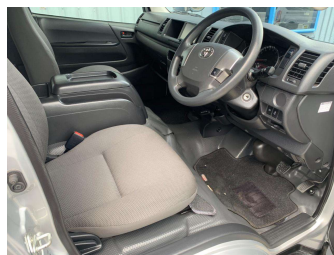

# 2018 Toyota HIACE DX 10 Seater 4WD VERY LOW KM

**Purchase Price** **\$42,990**  
 Includes GST  
 Excludes on-road costs of \$360

Finance may be available on this vehicle. Ask one of our friendly staff for more information.