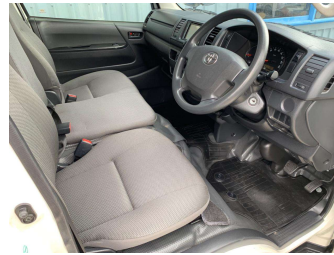

2018 Toyota HIACE DX 5 Door With ESC

Purchase Price **\$31,990**

Includes GST
Excludes on-road costs of \$360

Finance may be available on this vehicle. Ask one of our friendly staff for more information.

Body Style
5 door, Van

Odometer
36,186 km

Engine
2000 cc, Internal Combustion

Fuel Type
Petrol

Transmission
Auto, Rear Wheel

Wheels
-

VIN
7AT0H60FX23290949

Interior
-