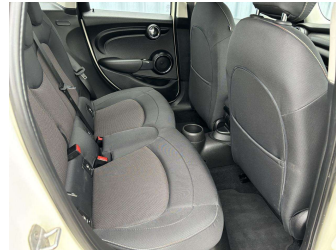

2015 Mini Cooper 5 Door

Purchase Price **\$14,990**

Includes GST
Excludes on-road costs of \$360

Finance may be available on this vehicle. Ask one of our friendly staff for more information.

Gain peace of mind with Mechanical Breakdown Insurance. **Ask us how.**