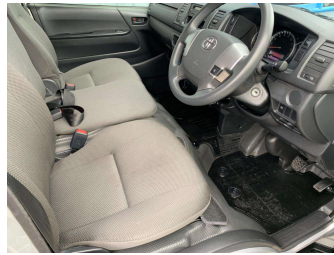

2019 Toyota HIACE DX 5 Door 4WD with ESC

Purchase Price **\$32,990**
Includes GST, Registration & Licensing

Finance may be available on this vehicle. Ask one of our friendly staff for more information.

Gain peace of mind with Mechanical Breakdown Insurance. **Ask us how.**

Body Style
5 door, Van

Odometer
121,353 km

Engine
2800 cc, Internal Combustion

Fuel Type
Diesel

Transmission
Auto, 4WD

Wheels
-

VIN
7AT0H60FX22022063

Interior
-