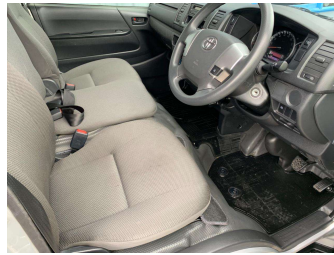

2019 Toyota HIACE DX 5 Door 4WD with ESC

Purchase Price **\$32,990**
Includes GST, Registration & Licensing

Finance may be available on this vehicle. Ask one of our friendly staff for more information.

Gain peace of mind with Mechanical Breakdown Insurance. **Ask us how.**

- Top features**
- » 4WD
 - » AA CERTIFIED
 - » ABS Brakes
 - » Air Conditioning
 - » AM/FM Stereo
 - » AUX Input
 - » Chain Driven
 - » Cloth Trim
 - » Cup Holders
 - » Dark Trim
 - » Dual Air Bags
 - » Econ (Fuel Saver Mode)
 - » Electric Windows
 - » Electronic Stability C...
 - » Immobiliser
 - » Lane Departure Warning
 - » New Tyres
 - » Power Steering

Body Style
5 door, Van

Odometer
121,353 km

Engine
2800 cc, Internal Combustion

Fuel Type
Diesel

Transmission
Auto, 4WD

Wheels
-

VIN
7AT0H60FX22022063

Interior
-