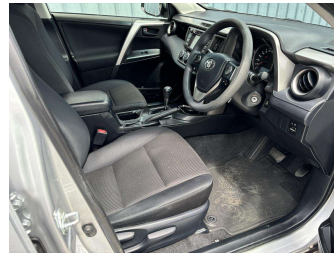

# 2016 Toyota RAV4 GX SUV 2.5P/4WD/6AT

**Purchase Price** **\$14,990**  
Includes GST, Registration & Licensing

Finance may be available on this vehicle. Ask one of our friendly staff for more information.