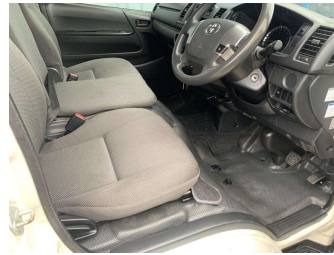

2018 Toyota HIACE DX 5 Door With ESC

Purchase Price **\$26,990**

Includes GST
Excludes on-road costs of \$460

Finance may be available on this vehicle. Ask one of our friendly staff for more information.

Body Style
5 door, Van

Odometer
194,000 km

Engine
2800 cc, Internal Combustion

Fuel Type
Diesel

Transmission
Auto, Rear Wheel

Wheels
-

VIN
7AT0H60FX23001817

Interior
-