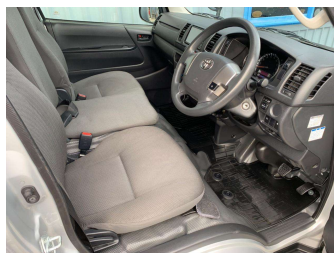

# 2018 Toyota HIACE DX GL Package 6 Seater With

**Purchase Price** **\$29,990**  
 Includes GST  
 Excludes on-road costs of \$460

Finance may be available on this vehicle. Ask one of our friendly staff for more information.

**Body Style**  
5 door, Van

**Odometer**  
184,788 km

**Engine**  
2800 cc, Internal Combustion

**Fuel Type**  
Diesel

**Transmission**  
Auto, Rear Wheel

**Wheels**  
-

**VIN**  
7AT0H60FX22112820

**Interior**  
-