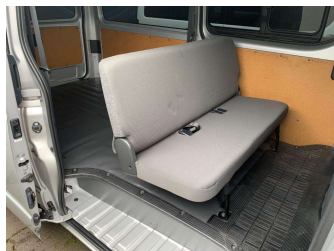

# 2018 Toyota HIACE DX GL Package 6 Seater With

**Purchase Price** **\$29,990**

Includes GST  
Excludes on-road costs of \$460

Finance may be available on this vehicle. Ask one of our friendly staff for more information.