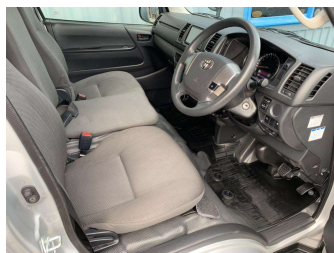

# 2018 Toyota HIACE DX GL Package 6 Seater With

**Purchase Price** **\$29,990**

Includes GST  
Excludes on-road costs of \$460

Finance may be available on this vehicle. Ask one of our friendly staff for more information.

**Body Style**  
5 door, Van

**Odometer**  
184,788 km

**Engine**  
2800 cc, Internal Combustion

**Fuel Type**  
Diesel

**Transmission**  
Auto, Rear Wheel

**Wheels**  
-

**VIN**  
7AT0H60FX22112820

**Interior**  
-