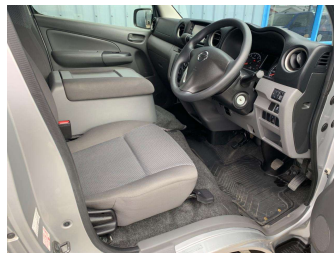

2017 Nissan NV350 Caravan 10 Seater

Purchase Price **\$33,990**

Includes GST
Excludes on-road costs of \$460

Finance may be available on this vehicle. Ask one of our friendly staff for more information.

Gain peace of mind with Mechanical Breakdown Insurance. **Ask us how.**

an ASSURANT company

Top features

- » 10 Diagonal Seat Belts
- » ABS Brakes
- » Air Conditioning
- » AUX Input
- » CD/Stereo
- » Chain Driven
- » Dual Air Bags
- » Electric Mirrors
- » Electronic Stability C...
- » New Tyres
- » Rear Air Conditioning
- » Rear Heater
- » Rear Wiper
- » Reverse Camera
- » Tints

Body Style
4 door, Van

Odometer
28,600 km

Engine
2500 cc, Internal Combustion

Fuel Type
Petrol

Transmission
Auto, Rear Wheel

Wheels
-

VIN
7AT0DH8RX23100232

Interior
-