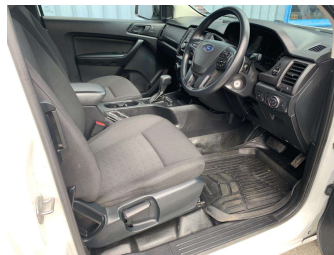

# 2018 Ford Ranger SUPER XL W/S 3.2D

**Purchase Price** **\$31,990**  
Includes GST, Registration & Licensing

Finance may be available on this vehicle. Ask one of our friendly staff for more information.