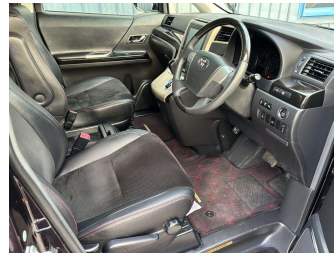

2013 Toyota Vellfire 2.4 Z

Purchase Price **$19,990**

Includes GST
Excludes on-road costs of $360

Finance may be available on this vehicle. Ask one of our friendly staff for more information.

Gain peace of mind with Mechanical Breakdown Insurance. **Ask us how.**

an ASSURANT company

Top features

- » 7 Full Shoulder Belts
- » 9 SRS Airbags
- » ABS Brakes
- » Auto Headlights
- » Auto Wipers
- » Bluetooth
- » Cruise Control
- » Dual Climate Air Condi...
- » Econ (Fuel Saver Mode)
- » Electric Mirrors
- » Electronic Stability C...
- » Fog Lights
- » Immobiliser
- » Intel Key
- » ISO FIX
- » Parking Sonar Front An...
- » Radio
- » Rear Air Conditioning

Body Style
5 door, People Mover

Odometer
104,004 km

Engine
2400 cc, Internal Combustion

Fuel Type
Petrol

Transmission
Auto, Front Wheel

Wheels
-

VIN
7AT0H65MX24301845

Interior
-

Safety

Based on 2023 VSRR rating

Reg No.
-

Ext Colour
Wine

History
Ex-Overseas

Seats
7 seats

CO2 Emissions
★★★☆☆☆
233 grams/km

Energy Economy
★☆☆☆☆
Annual fuel cost of $3,920
10L per 100km

Cost per year is an estimate based on petrol price of $2.80 per litre and an average distance of 14000 km. Emissions and Energy Economy figures standardised to 3P WLTP.

Stock ID: 29773

Craig McLeods Wholesale Cars | Phone 07 850 8168 | Email craig@cmcars.co.nz
552 Te Rapa Road, Hamilton 3200, New Zealand
www.cmcars.co.nz

4.77 | 1320 reviews