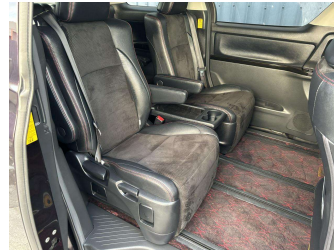

2013 Toyota Vellfire 2.4 Z

Purchase Price **$19,990**

Includes GST
Excludes on-road costs of $360

Finance may be available on this vehicle. Ask one of our friendly staff for more information.

Gain peace of mind with Mechanical Breakdown Insurance. **Ask us how.**

an ASSURANT company

Top features

- » 7 Full Shoulder Belts
- » 9 SRS Airbags
- » ABS Brakes
- » Auto Headlights
- » Auto Wipers
- » Bluetooth
- » Cruise Control
- » Dual Climate Air Condi...
- » Econ (Fuel Saver Mode)
- » Electric Mirrors
- » Electronic Stability C...
- » Fog Lights
- » Immobiliser
- » Intel Key
- » ISO FIX
- » Parking Sonar Front An...
- » Radio
- » Rear Air Conditioning

Body Style
5 door, People Mover

Odometer
104,004 km

Engine
2400 cc, Internal Combustion

Fuel Type
Petrol

Transmission
Auto, Front Wheel

Wheels
-

VIN
7AT0H65MX24301845

Interior
-

Safety

Based on 2023 VSRR rating

Reg No.
-

Ext Colour
Wine

History
Ex-Overseas

Seats
7 seats

CO2 Emissions
★★★☆☆☆
233 grams/km

Energy Economy
★☆☆☆☆
Annual fuel cost of $3,920
10L per 100km

Cost per year is an estimate based on petrol price of $2.80 per litre and an average distance of 14000 km. Emissions and Energy Economy figures standardised to 3P WLTP.

Stock ID: 29773

Craig McLeods Wholesale Cars | Phone 07 850 8168 | Email craig@cmcars.co.nz
552 Te Rapa Road, Hamilton 3200, New Zealand
www.cmcars.co.nz

4.77 | 1320 reviews