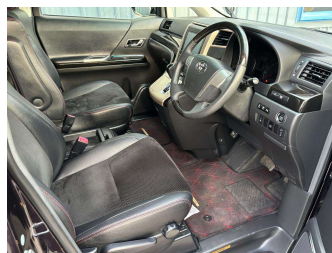

2013 Toyota Vellfire 2.4 Z

Purchase Price

$19,990

Includes GST
Excludes on-road costs of $360

Finance may be available on this vehicle. Ask one of our friendly staff for more information.

Gain peace of mind with Mechanical Breakdown Insurance. **Ask us how.**

Top features

- » 7 Full Shoulder Belts
- » 9 SRS Airbags
- » ABS Brakes
- » Auto Headlights
- » Auto Wipers
- » Bluetooth
- » Cruise Control
- » Dual Climate Air Condi...
- » Econ (Fuel Saver Mode)
- » Electric Mirrors
- » Electronic Stability C...
- » Fog Lights
- » Immobiliser
- » Intel Key
- » ISO FIX
- » Parking Sonar Front An...
- » Radio
- » Rear Air Conditioning

Body Style
5 door, People Mover

Odometer
104,004 km

Engine
2400 cc, Internal Combustion

Fuel Type
Petrol

Transmission
Auto, Front Wheel

Wheels
-

VIN
7AT0H65MX24301845

Interior
-

Safety

Based on 2023 VSRR rating

Reg No.
-

Ext Colour
Wine

History
Ex-Overseas

Seats
7 seats

CO2 Emissions
★ ★ ★ ☆ ☆ ☆
233 grams/km

Energy Economy
★ ☆ ☆ ☆ ☆ ☆

Annual fuel cost of $3,920
10L per 100km

Cost per year is an estimate based on petrol price of $2.80 per litre and an average distance of 14000 km. Emissions and Energy Economy figures standardised to 3P WLTP.

Stock ID: 29773

Craig McLeods Wholesale Cars | Phone 07 850 8168 | Email craig@cmcars.co.nz
552 Te Rapa Road, Hamilton 3200, New Zealand
www.cmcars.co.nz