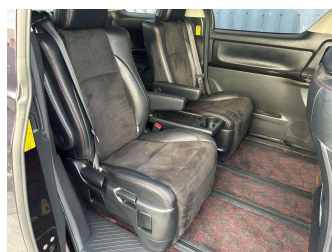

2013 Toyota Vellfire 2.4 Z

Purchase Price

$19,990

Includes GST
Excludes on-road costs of $360

Finance may be available on this vehicle. Ask one of our friendly staff for more information.

Gain peace of mind with Mechanical Breakdown Insurance. **Ask us how.**

Top features

- » 7 Full Shoulder Belts
- » 9 SRS Airbags
- » ABS Brakes
- » Auto Headlights
- » Auto Wipers
- » Bluetooth
- » Cruise Control
- » Dual Climate Air Condi...
- » Econ (Fuel Saver Mode)
- » Electric Mirrors
- » Electronic Stability C...
- » Fog Lights
- » Immobiliser
- » Intel Key
- » ISO FIX
- » Parking Sonar Front An...
- » Radio
- » Rear Air Conditioning

Body Style
5 door, People Mover

Odometer
104,004 km

Engine
2400 cc, Internal Combustion

Fuel Type
Petrol

Transmission
Auto, Front Wheel

Wheels
-

VIN
7AT0H65MX24301845

Interior
-

Safety

Based on 2023 VSRR rating

Reg No.
-

Ext Colour
Wine

History
Ex-Overseas

Seats
7 seats

CO2 Emissions
★ ★ ★ ☆ ☆ ☆
233 grams/km

Energy Economy
★ ☆ ☆ ☆ ☆ ☆

Annual fuel cost of $3,920
10L per 100km

Cost per year is an estimate based on petrol price of $2.80 per litre and an average distance of 14000 km. Emissions and Energy Economy figures standardised to 3P WLTP.

Stock ID: 29773

Craig McLeods Wholesale Cars | Phone 07 850 8168 | Email craig@cmcars.co.nz
552 Te Rapa Road, Hamilton 3200, New Zealand
www.cmcars.co.nz