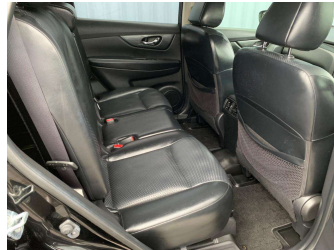

2016 Nissan X-Trail 20XT EMERGENCY BRAKE

Purchase Price

\$22,990

Includes GST
Excludes on-road costs of \$360

Finance may be available on this vehicle. Ask one of our friendly staff for more information.

Gain peace of mind with Mechanical Breakdown Insurance. **Ask us how.**

an ASSURANT company

Top features

- » 3 SRS Airbags
- » 360 Degree Camera
- » 7 Full Shoulder Belts
- » ABS Brakes
- » Auto Headlights
- » AUX Input
- » CD/Stereo
- » Cruise Control
- » Dual Climate Air Condi...
- » Econ (Fuel Saver Mode)
- » Electric Mirrors
- » Electric Open/Close Ta...
- » Electronic Stability C...
- » Fog Lights
- » Heated Front Seats
- » Immobiliser
- » Intel Key
- » ISO FIX