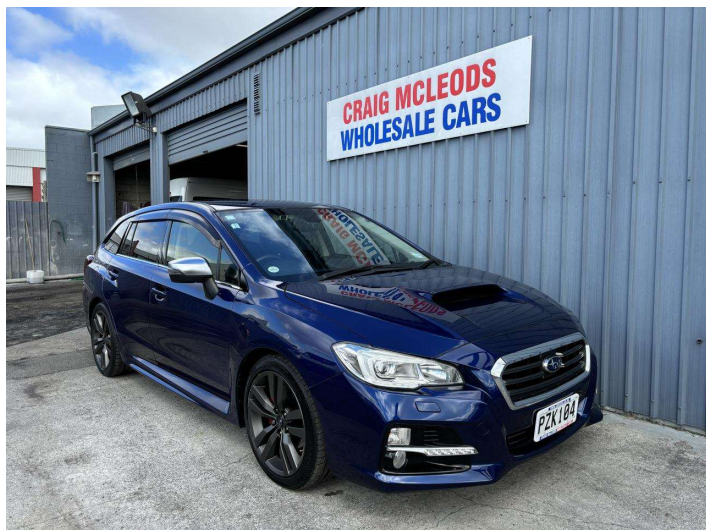

2015 Subaru Levorg 1.6GT Eyesight AWD

Purchase Price **\$16,990**
Includes GST, Registration & Licensing

Finance may be available on this vehicle. Ask one of our friendly staff for more information.

Gain peace of mind with Mechanical Breakdown Insurance. **Ask us how.**

- Top features**
- » 3 Diagonal Rear Belts
 - » 7 SRS Airbags
 - » ABS Brakes
 - » Adaptive Cruise Control
 - » All Wheel Drive
 - » Auto Headlights
 - » Auto Wipers
 - » Blind Spot Monitoring
 - » CD/Stereo
 - » Dual Climate Air Conditioning
 - » Electric Drivers Seat
 - » Electric Mirrors
 - » Electronic Stability Control
 - » Fog Lights Front And Rear
 - » Forward Collision Warning
 - » Immobiliser
 - » Intel Key
 - » ISO FIX

Body Style
5 door, Station Wagon

Odometer
97,000 km

Engine
1600 cc, Internal Combustion

Fuel Type
Petrol

Transmission
Auto, 4WD

Wheels
-

VIN
7AT0GF22X22061266

Interior
-

Safety

Based on 2023 VSRR rating

Reg No.
PZK104

Ext Colour
Blue

History
Ex-Overseas, 1 owner

Seats
5 seats

CO2 Emissions
★★★★☆
153 grams/km

Energy Economy
★★★★☆☆
Annual fuel cost of \$2,590
6.6L per 100km