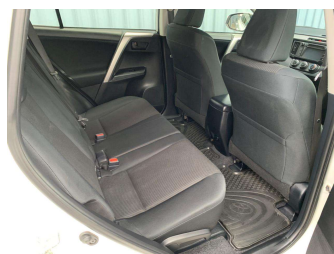

2018 Toyota RAV4 GX SUV 2.5P/4WD/6AT

Purchase Price
Includes GST, Registration & Licensing

\$22,990

Finance may be available on this vehicle. Ask one of our friendly staff for more information.

Gain peace of mind with Mechanical Breakdown Insurance. **Ask us how.**