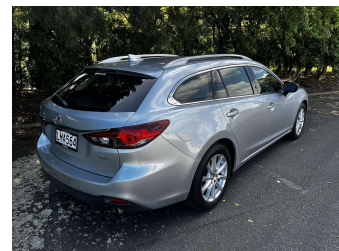

2018 Mazda Mazda6 GLX 2.0P

Purchase Price

\$22,990

Includes GST
Excludes on-road costs of \$360

Finance may be available on this vehicle. Ask one of our friendly staff for more information.

Gain peace of mind with Mechanical Breakdown Insurance. **Ask us how.**

Top features

None Listed

Body Style

5 door, Station Wagon

Odometer

78,800 km

Engine

2000 cc, Internal Combustion

Fuel Type

Petrol

Transmission

Auto, Front Wheel

Wheels

-

VIN

JM0GL107100147062