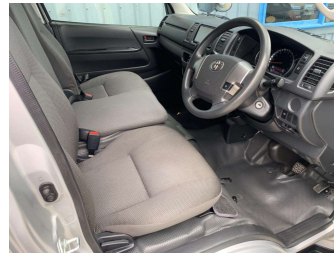

2018 Toyota HIACE DX 5 Door With ESC

Purchase Price

\$29,990

Includes GST
Excludes on-road costs of \$460

Finance may be available on this vehicle. Ask one of our friendly staff for more information.

Gain peace of mind with Mechanical Breakdown Insurance. **Ask us how.**

Body Style
5 door, Van

Odometer
184,432 km

Engine
2800 cc, Internal Combustion

Fuel Type
Diesel

Transmission
Auto, Rear Wheel

Wheels
-

VIN
7AT0H60FX23003197

Interior
-