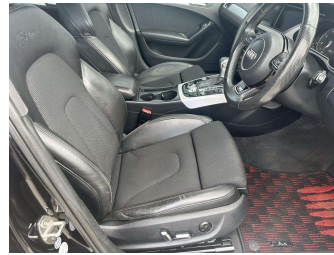

2015 Audi A4 Avant 2.0TFSI S Line