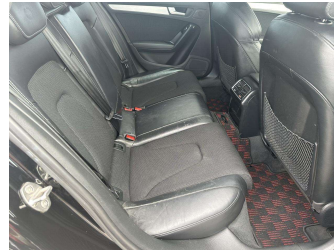

2015 Audi A4 Avant 2.0TFSI S Line