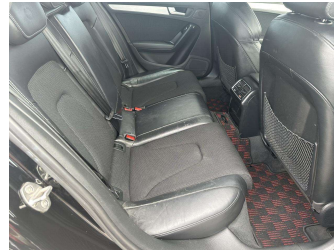

2015 Audi A4 Avant 2.0TFSI S Line

Purchase Price **$19,990**
Includes GST, Registration & Licensing

Finance may be available on this vehicle. Ask one of our friendly staff for more information.

Gain peace of mind with Mechanical Breakdown Insurance. **Ask us how.**

Top features

- » 3 Diagonal Rear Belts
- » 8 SRS Airbags
- » ABS Brakes
- » Auto Headlights
- » CD/Stereo
- » Electric Front Seats
- » Electric Mirrors
- » Electronic Power Contr...
- » Fog Lights
- » Head Light Washers
- » Heated Front Seats
- » Intel Key
- » ISO FIX
- » Paddle Shift
- » Parking Sonar Front An...
- » Rear Wiper
- » Remote Central Locking
- » Reverse Camera

Body Style
5 door, Station Wagon

Odometer
65,500 km

Engine
2000 cc, Internal Combustion

Fuel Type
Petrol

Transmission
Auto, Front Wheel

Wheels
-

VIN
WAUZZZ8K3FA019844

Interior
-

Safety

Based on 2024 UCSR rating for 08-15 models

Reg No.
QNH861

Ext Colour
Black

History
Ex-Overseas, 1 owner

Seats
5 seats

CO2 Emissions
★★★★☆
188 grams/km

Energy Economy
★★★★☆
Annual fuel cost of $3,140
8L per 100km

Cost per year is an estimate based on petrol price of $2.80 per litre and an average distance of 14000 km. Emissions and Energy Economy figures standardised to 3P WLTP.

Stock ID: 29922

Craig McLeods Wholesale Cars | Phone 07 850 8168 | Email craig@cmcars.co.nz
552 Te Rapa Road, Hamilton 3200, New Zealand
www.cmcars.co.nz