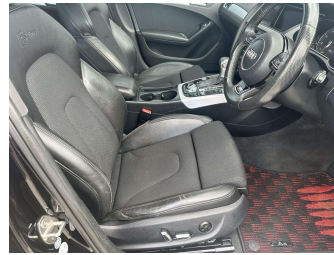

2015 Audi A4 Avant 2.0TFSI S Line

Purchase Price **$19,990**
Includes GST, Registration & Licensing

Finance may be available on this vehicle. Ask one of our friendly staff for more information.

Gain peace of mind with Mechanical Breakdown Insurance. **Ask us how.**

Top features

- » 3 Diagonal Rear Belts
- » 8 SRS Airbags
- » ABS Brakes
- » Auto Headlights
- » CD/Stereo
- » Electric Front Seats
- » Electric Mirrors
- » Electronic Power Contr...
- » Fog Lights
- » Head Light Washers
- » Heated Front Seats
- » Intel Key
- » ISO FIX
- » Paddle Shift
- » Parking Sonar Front An...
- » Rear Wiper
- » Remote Central Locking
- » Reverse Camera

Body Style
5 door, Station Wagon

Odometer
65,500 km

Engine
2000 cc, Internal Combustion

Fuel Type
Petrol

Transmission
Auto, Front Wheel

Wheels
-

VIN
WAUZZZ8K3FA019844

Interior
-

Safety

Based on 2024 UCSR rating for 08-15 models

Reg No.
QNH861

Ext Colour
Black

History
Ex-Overseas, 1 owner

Seats
5 seats

CO2 Emissions
★★★★☆
188 grams/km

Energy Economy
★★★★☆
Annual fuel cost of $3,140
8L per 100km

Cost per year is an estimate based on petrol price of $2.80 per litre and an average distance of 14000 km. Emissions and Energy Economy figures standardised to 3P WLTP.

Stock ID: 29922

Craig McLeods Wholesale Cars | Phone 07 850 8168 | Email craig@cmcars.co.nz
552 Te Rapa Road, Hamilton 3200, New Zealand
www.cmcars.co.nz