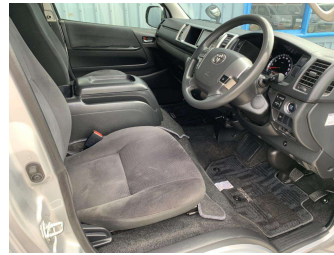

# 2018 Toyota HIACE SUPER GL 5 SEATER

**Purchase Price**

**\$37,990**

Includes GST  
Excludes on-road costs of \$360

Finance may be available on this vehicle. Ask one of our friendly staff for more information.