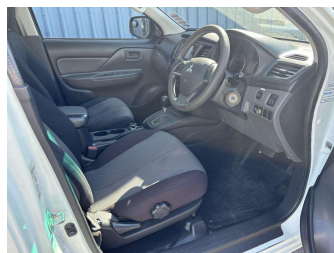

# 2017 Mitsubishi Triton S/CAB GLX 2.4D/4WD Flat

**Purchase Price** **\$20,990**  
 Includes GST  
 Excludes on-road costs of \$360

Finance may be available on this vehicle. Ask one of our friendly staff for more information.

Gain peace of mind with Mechanical Breakdown Insurance. **Ask us how.**

an ASSURANT company

**Top features**  
 None Listed

**Body Style**  
 2 door, Ute

**Odometer**  
 201,093 km

**Engine**  
 2500 cc, Internal Combustion