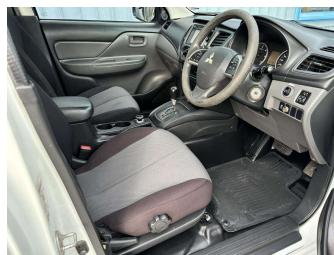

2017 Mitsubishi Triton S/CAB GLX 2.4D/4WD Flat

Purchase Price **\$20,990**
Includes GST, Registration & Licensing

Finance may be available on this vehicle. Ask one of our friendly staff for more information.