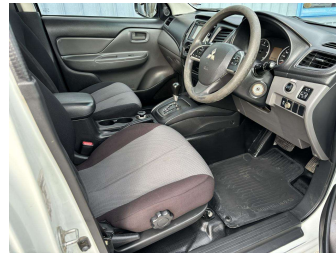

# 2017 Mitsubishi Triton S/CAB GLX 2.4D/4WD Flat

**Purchase Price** **\$20,990**  
Includes GST, Registration & Licensing

Finance may be available on this vehicle. Ask one of our friendly staff for more information.