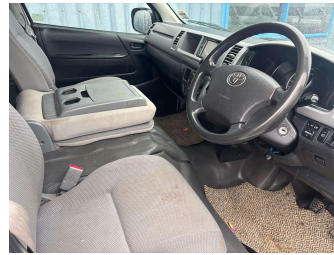

2009 Toyota HIACE 12 Seater

Purchase Price **\$26,990**

Includes GST
Excludes on-road costs of \$360

Finance may be available on this vehicle. Ask one of our friendly staff for more information.

Gain peace of mind with Mechanical Breakdown Insurance. **Ask us how.**

- Top features**
- » 12 Diagonal Seat Belts
 - » ABS Brakes
 - » Air Conditioning
 - » Dual Air Bags
 - » Electric Mirrors
 - » Fog Lights
 - » Immobiliser
 - » NZ Radio With Bluetooth...
 - » Rear Air Conditioning
 - » Rear Wiper
 - » Remote Central Locking
 - » Reverse Camera
 - » Tints

Body Style
4 door, Van

Odometer
224,880 km

Engine
2700 cc, Internal Combustion

Fuel Type
Petrol

Transmission
Auto, Rear Wheel

Wheels
-

VIN
7AT0H60FX11017032

Interior
-