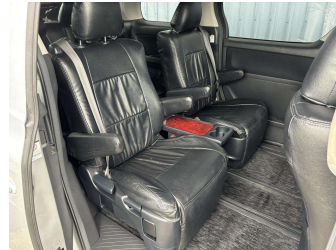

2008 Toyota Vellfire 2.4Z PLATINUM

Purchase Price

$12,990

Includes GST, Registration & Licensing

Finance may be available on this vehicle. Ask one of our friendly staff for more information.

Gain peace of mind with Mechanical Breakdown Insurance. **Ask us how.**

Top features

- » 6 SRS Airbags
- » 7 Full Shoulder Belts
- » ABS Brakes
- » Auto Headlights
- » AUX Input
- » Dual Climate Air Condi...
- » Electric Mirrors
- » Electronic Stability C...
- » Fog Lights
- » Immobiliser
- » Intel Key
- » Parking Sonar Front An...
- » Rear Wiper
- » Remote Central Locking
- » Reverse Camera
- » Sun Roof

Body Style

5 door, People Mover

Odometer

101,900 km

Engine

2400 cc, Internal Combustion

Fuel Type

Petrol

Transmission

Auto, Front Wheel

Wheels

-

VIN

7AT0H65MX23014755

Interior

Black, Leather Seat Covers

Safety

-

Reg No.

QUN211

Ext Colour

Silver

History

Ex-Overseas, 1 owner

Seats

7 seats

CO2 Emissions

-

Energy Economy

-

Stock ID: 29880

Craig McLeods Wholesale Cars | Phone 07 850 8168 | Email craig@cmcars.co.nz
552 Te Rapa Road, Hamilton 3200, New Zealand
www.cmcars.co.nz