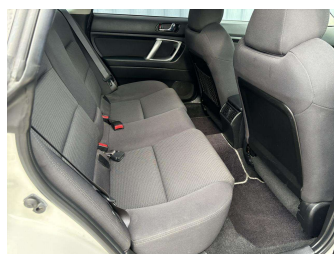

# 2008 Subaru Legacy 2.0i

**Purchase Price** **\$6,990**  
Includes GST, Registration & Licensing

Finance may be available on this vehicle. Ask one of our friendly staff for more information.

Gain peace of mind with Mechanical Breakdown Insurance. **Ask us how.**