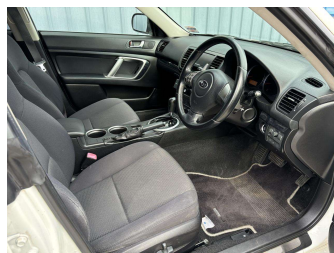

# 2008 Subaru Legacy 2.0i

**Purchase Price** **\$6,990**  
Includes GST, Registration & Licensing

Finance may be available on this vehicle. Ask one of our friendly staff for more information.

Gain peace of mind with Mechanical Breakdown Insurance. **Ask us how.**

an ASSURANT company

**Top features**

- » 3 Diagonal Rear Belts
- » ABS Brakes
- » All Wheel Drive
- » AUX Input
- » Child Seat Anchor Poin...
- » Climate Control Air Co...
- » Dual Air Bags
- » Electric Drivers Seat
- » Electric Mirrors
- » Fog Lights
- » Immobiliser
- » Intel Key
- » NZ CD/Stereo With Blue...
- » Paddle Shift
- » Rear Wiper
- » Remote Central Locking
- » Reverse Camera
- » Roof Rails

**Body Style**  
5 door, Station Wagon

**Odometer**  
195,000 km

**Engine**  
2000 cc, Internal Combustion

**Fuel Type**  
Petrol

**Transmission**  
Auto, 4WD

**Wheels**  
-

**VIN**  
7AT0GF0BX16171169

**Interior**  
-