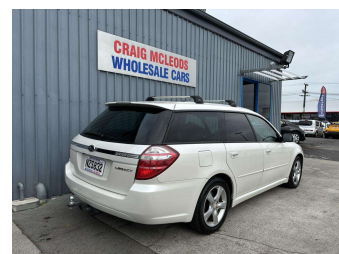

# 2008 Subaru Legacy 2.0i

**Purchase Price** **\$6,990**  
Includes GST, Registration & Licensing

Finance may be available on this vehicle. Ask one of our friendly staff for more information.

Gain peace of mind with Mechanical Breakdown Insurance. **Ask us how.**

**Body Style**  
5 door, Station Wagon

**Odometer**  
195,000 km

**Engine**  
2000 cc, Internal Combustion

**Fuel Type**  
Petrol

**Transmission**  
Auto, 4WD

**Wheels**  
-

**VIN**  
7AT0GF0BX16171169

**Interior**  
-