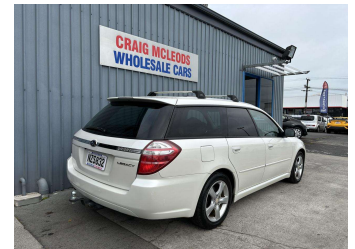

2008 Subaru Legacy 2.0i

Purchase Price **\$6,990**
Includes GST, Registration & Licensing

Finance may be available on this vehicle. Ask one of our friendly staff for more information.

Gain peace of mind with Mechanical Breakdown Insurance. **Ask us how.**

an ASSURANT company

Top features

- » 3 Diagonal Rear Belts
- » ABS Brakes
- » All Wheel Drive
- » AUX Input
- » Child Seat Anchor Poin...
- » Climate Control Air Co...
- » Dual Air Bags
- » Electric Drivers Seat
- » Electric Mirrors
- » Fog Lights
- » Immobiliser
- » Intel Key
- » NZ CD/Stereo With Blue...
- » Paddle Shift
- » Rear Wiper
- » Remote Central Locking
- » Reverse Camera
- » Roof Rails

Body Style
5 door, Station Wagon

Odometer
195,000 km

Engine
2000 cc, Internal Combustion

Fuel Type
Petrol

Transmission
Auto, 4WD

Wheels
-

VIN
7AT0GF0BX16171169

Interior
-