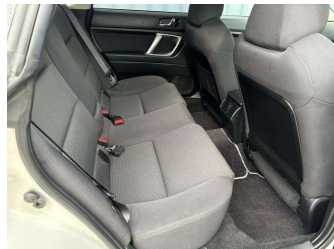

2008 Subaru Legacy 2.0i

Purchase Price **\$6,990**
Includes GST, Registration & Licensing

Finance may be available on this vehicle. Ask one of our friendly staff for more information.

Gain peace of mind with Mechanical Breakdown Insurance. **Ask us how.**

an ASSURANT company

Top features

- » 3 Diagonal Rear Belts
- » ABS Brakes
- » All Wheel Drive
- » AUX Input
- » Child Seat Anchor Poin...
- » Climate Control Air Co...
- » Dual Air Bags
- » Electric Drivers Seat
- » Electric Mirrors
- » Fog Lights
- » Immobiliser
- » Intel Key
- » NZ CD/Stereo With Blue...
- » Paddle Shift
- » Rear Wiper
- » Remote Central Locking
- » Reverse Camera
- » Roof Rails

Body Style
5 door, Station Wagon

Odometer
195,000 km

Engine
2000 cc, Internal Combustion

Fuel Type
Petrol

Transmission
Auto, 4WD

Wheels
-

VIN
7AT0GF0BX16171169

Interior
-