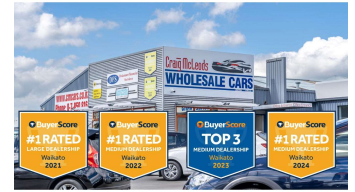

2008 Subaru Legacy 2.0i

Purchase Price **\$6,990**
Includes GST, Registration & Licensing

Finance may be available on this vehicle. Ask one of our friendly staff for more information.

Gain peace of mind with Mechanical Breakdown Insurance. **Ask us how.**

Safety

Based on 2023 UCSR rating for 03-09 models

Reg No.
NZS832

Ext Colour
White

History
Ex-Overseas, 3 owners

Seats
5 seats

CO2 Emissions
★★★★☆
199 grams/km

Energy Economy
★★★★☆☆
Annual fuel cost of \$3,250
8.3L per 100km