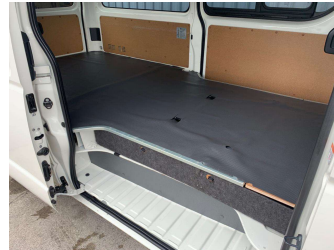

2022 Toyota HIACE DX 5 Door Very Low KM

Purchase Price **\$43,990**

Includes GST
Excludes on-road costs of \$460

Finance may be available on this vehicle. Ask one of our friendly staff for more information.

Body Style
5 door, Van

Odometer
12,000 km

Engine
2800 cc, Internal Combustion

Fuel Type
Diesel

Transmission
Auto, Rear Wheel

Wheels
-

VIN
7AT0H60FX23081971

Interior
-