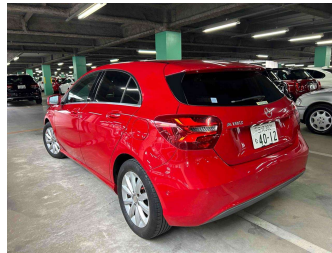

2016 Mercedes-Benz A180

Purchase Price **\$19,990**

Includes GST
Excludes on-road costs of \$360

Finance may be available on this vehicle. Ask one of our friendly staff for more information.

Gain peace of mind with Mechanical Breakdown Insurance. **Ask us how.**

an ASSURANT company

Top features

None Listed

Body Style
5 door, Hatchback

Odometer
71,800 km

Engine
1600 cc, Internal Combustion

Fuel Type
Petrol

Transmission
Auto, Front Wheel

Wheels
-

VIN
-

Interior
-

Safety
-

Reg No.
-

Ext Colour
Red

History
Ex-Overseas

Seats
5 seats