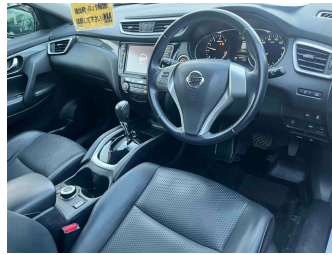

# 2015 Nissan X-Trail 20X 7SEAT 4WD

**Purchase Price** **\$19,990**

Includes GST  
Excludes on-road costs of \$360

Finance may be available on this vehicle. Ask one of our friendly staff for more information.

Gain peace of mind with Mechanical Breakdown Insurance. **Ask us how.**

an ASSURANT company

**Top features**

None Listed

**Body Style**  
5 door, SUV

**Odometer**  
106,000 km

**Engine**  
2000 cc, Internal Combustion

**Ext Colour**  
White

**History**  
Ex-Overseas

**Seats**  
7 seats

**CO2 Emissions**  
★★★★☆  
169 grams/km

**Energy Economy**  
★★★☆☆  
**Annual fuel cost of \$2,820**  
7.2L per 100km

Cost per year is an estimate based on petrol price of \$2.80 per litre and an average distance of 14000 km. Emissions and Energy Economy figures standardised to 3P WLTP.