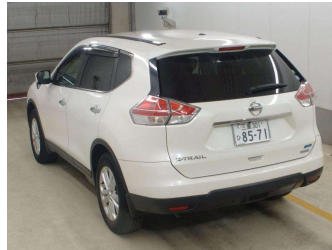

# 2015 Nissan X-Trail 20X 7SEAT 4WD

**Purchase Price** **\$19,990**

Includes GST  
Excludes on-road costs of \$360

Finance may be available on this vehicle. Ask one of our friendly staff for more information.

Gain peace of mind with Mechanical Breakdown Insurance. **Ask us how.**

an ASSURANT company

**Top features**

None Listed

**Body Style**  
5 door, SUV

**Odometer**  
106,000 km

**Engine**  
2000 cc, Internal Combustion