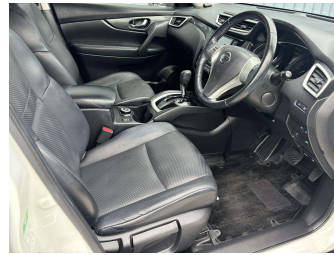

2015 Nissan X-Trail 20X 7 SEATER 4WD

Purchase Price **\$19,990**

Includes GST
Excludes on-road costs of \$360

Finance may be available on this vehicle. Ask one of our friendly staff for more information.

Body Style
5 door, SUV

Odometer
106,000 km

Engine
2000 cc, Internal Combustion

Fuel Type
Petrol

Transmission
Auto, 4WD

Wheels
-

VIN
7AT0DH6LX24038007

Interior
-

Safety

Based on 2024 UCSR rating for 14-22 models

Reg No.
-

Ext Colour
White

History
Ex-Overseas

Seats
7 seats

CO2 Emissions
★★★★☆
169 grams/km

Energy Economy
★★★★☆☆
Annual fuel cost of \$2,820
7.2L per 100km