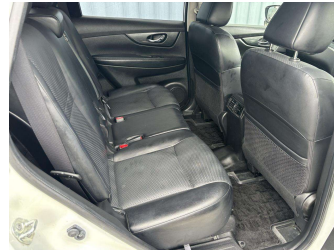

2015 Nissan X-Trail 20X 7 SEATER 4WD

Purchase Price **$19,990**

Includes GST
Excludes on-road costs of $360

Finance may be available on this vehicle. Ask one of our friendly staff for more information.

Gain peace of mind with Mechanical Breakdown Insurance. **Ask us how.**

an ASSURANT company

1. **Top features**
2. » 2WD/4WD Options
   - » 7 Full Shoulder Belts
   - » ABS Brakes
   - » Auto Headlights
   - » AUX Input
   - » CD/Stereo
   - » Diff Lock
   - » Down Hill Assist
   - » Dual Air Bags
   - » Dual Climate Air Condi...
   - » Econ (Fuel Saver Mode)
   - » Electric Mirrors
   - » Electronic Stability C...
   - » Heated Front Seats
   - » i-Drive
   - » Immobiliser
   - » Intel Key
   - » ISO FIX

Body Style
5 door, SUV

Odometer
106,000 km

Engine
2000 cc, Internal Combustion

Fuel Type
Petrol

Transmission
Auto, 4WD

Wheels
-

VIN
7AT0DH6LX24038007

Interior
-

Safety

Based on 2024 UCSR rating for 14-22 models

Reg No.
-

Ext Colour
White

History
Ex-Overseas

Seats
7 seats

CO2 Emissions
★★★★☆
169 grams/km

Energy Economy
★★★★☆☆
Annual fuel cost of $2,820
7.2L per 100km

Cost per year is an estimate based on petrol price of $2.80 per litre and an average distance of 14000 km. Emissions and Energy Economy figures standardised to 3P WLTP.

Stock ID: 29925

Craig McLeods Wholesale Cars | Phone 07 850 8168 | Email craig@cmcars.co.nz
552 Te Rapa Road, Hamilton 3200, New Zealand
www.cmcars.co.nz