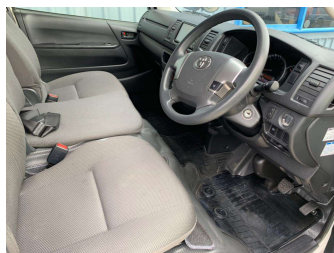

2019 Toyota HIACE DX 5 Door 6 Seater with ESC

Purchase Price **\$30,990**
Includes GST, Registration & Licensing

Finance may be available on this vehicle. Ask one of our friendly staff for more information.

Gain peace of mind with Mechanical Breakdown Insurance. **Ask us how.**

- Top features**
- » 5 Door
 - » AA CERTIFIED
 - » ABS Brakes
 - » Air Conditioning
 - » AUX Input
 - » Belted 6 Seater
 - » Chain Driven
 - » Cloth Trim
 - » Cup Holders
 - » Dark Trim
 - » Drivers Air Bag
 - » Econ (Fuel Saver Mode)
 - » Electric Windows
 - » Electronic Stability C...
 - » Immobiliser
 - » Lane Departure Warning
 - » New Tyres
 - » Owned By A Non Smoker

Body Style
5 door, Van

Odometer
175,541 km

Engine
2800 cc, Internal Combustion

Fuel Type
Diesel

Transmission
Auto, Rear Wheel

Wheels
-

VIN
7AT0H60FX22005809

Interior
-