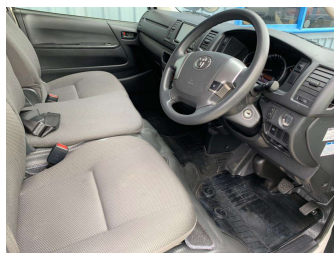

# 2019 Toyota HIACE DX 5 Door 6 Seater with ESC

**Purchase Price** **\$30,990**  
Includes GST, Registration & Licensing

Finance may be available on this vehicle. Ask one of our friendly staff for more information.

**Body Style**  
5 door, Van

**Odometer**  
175,541 km

**Engine**  
2800 cc, Internal Combustion

**Fuel Type**  
Diesel

**Transmission**  
Auto, Rear Wheel

**Wheels**  
-

**VIN**  
7AT0H60FX22005809

**Interior**  
-