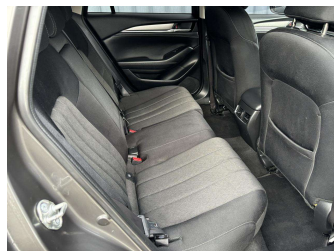

2019 Mazda 6 GSX 2.5P/6AT

Purchase Price **$22,990**
Includes GST, Registration & Licensing

Finance may be available on this vehicle. Ask one of our friendly staff for more information.

Gain peace of mind with Mechanical Breakdown Insurance. **Ask us how.**

an ASSURANT company

Top features

- » 3 Diagonal Rear Belts
- » 6 SRS Airbags
- » ABS Brakes
- » Adaptive Cruise Contro...
- » Auto Headlights
- » Auto Wipers
- » Dual Climate Air Condi...
- » Electric Mirrors
- » Electronic Stability C...
- » Forward Collision Warn...
- » Heads Up Display
- » Immobiliser
- » Intel Key
- » ISO FIX
- » i-Stop
- » Lane Departure Warning
- » NZ Radio With Bluetooth...
- » Paddle Shift

Body Style
5 door, Station Wagon

Odometer
104,000 km

Engine
2500 cc, Internal Combustion

Fuel Type
Petrol

Transmission
Auto, Front Wheel

Wheels
-

VIN
JM0GL103200307779

Interior
-

Safety

Based on 2018 ANCAP rating for 18+ models

Reg No.
MEN153

Ext Colour
Grey

History
NZ New, 2 owners

Seats
5 seats

CO2 Emissions
★★★★☆
191 grams/km

Energy Economy
★★★★☆
Annual fuel cost of $3,060
7.8L per 100km

Cost per year is an estimate based on petrol price of $2.80 per litre and an average distance of 14000 km. Emissions and Energy Economy figures standardised to 3P WLTP.

Stock ID: 29894

Craig McLeods Wholesale Cars | Phone 07 850 8168 | Email craig@cmcars.co.nz
552 Te Rapa Road, Hamilton 3200, New Zealand
www.cmcars.co.nz