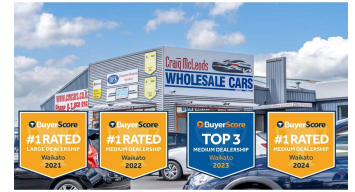

2012 Toyota Prius L

Purchase Price

\$11,990

Includes GST, Registration & Licensing

Finance may be available on this vehicle. Ask one of our friendly staff for more information.

Gain peace of mind with Mechanical Breakdown Insurance. **Ask us how.**