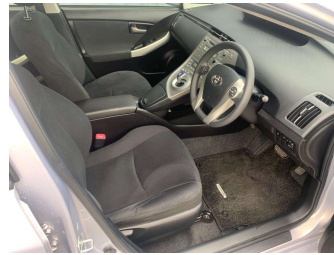

2012 Toyota Prius L